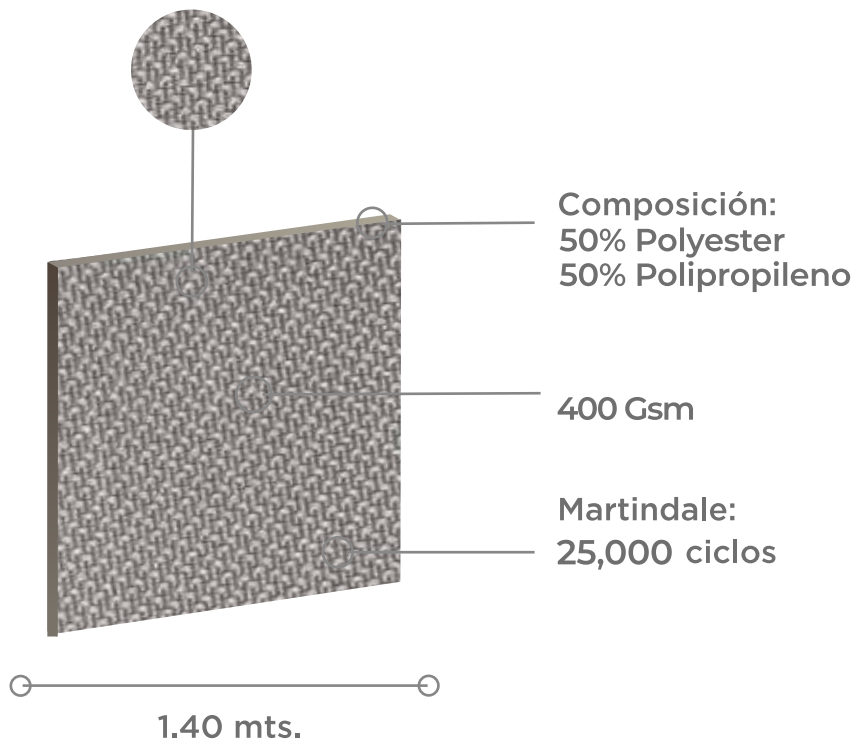

TELA Landa

+ colores

Ivory

Zinc

Silver

Metal

Domino

Black