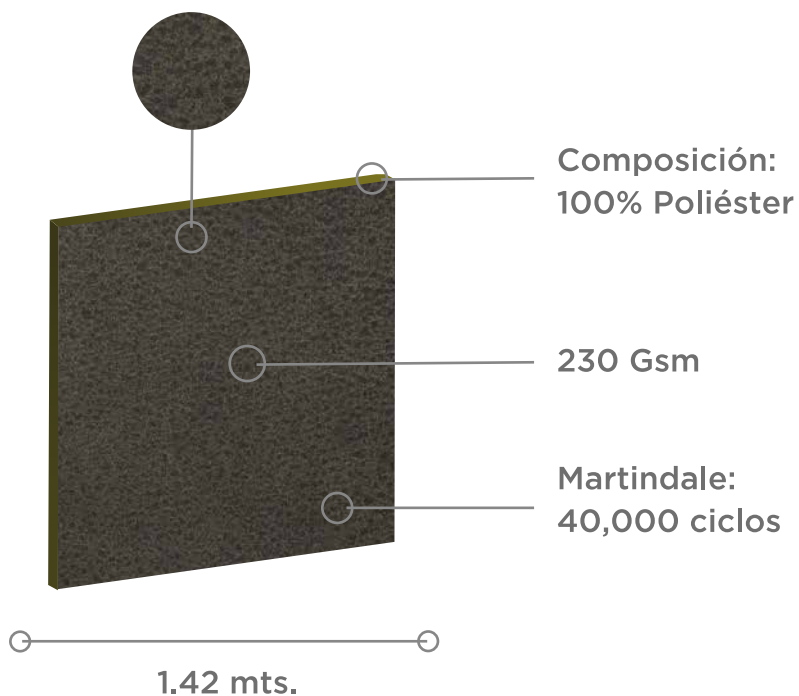

## TELA Austin

+ colores

dark grey

expresso

forest

wine

chocolate

sand