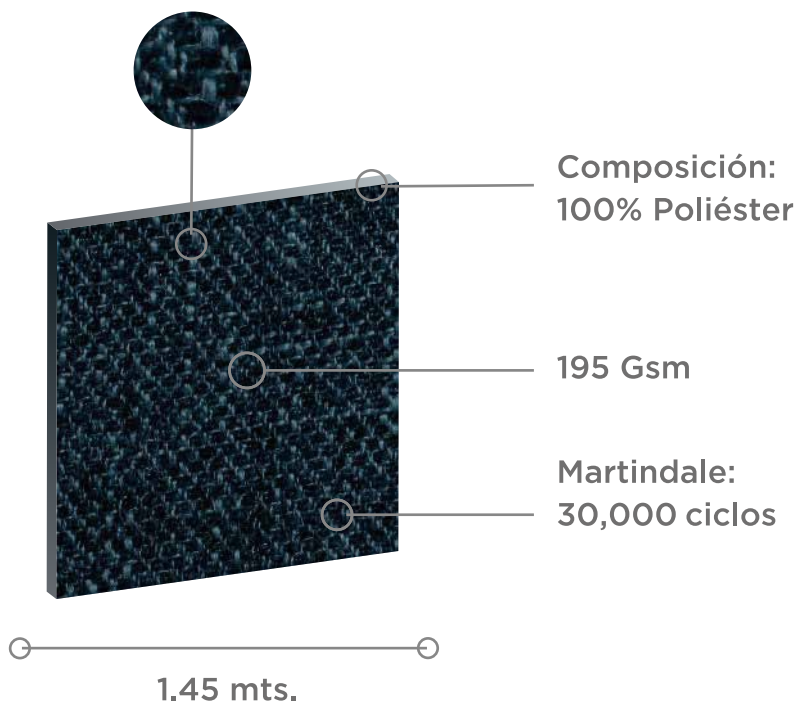

TELA Anabelle

+ colores

ivory

oyster

silver

aluminum

toffe

pebble