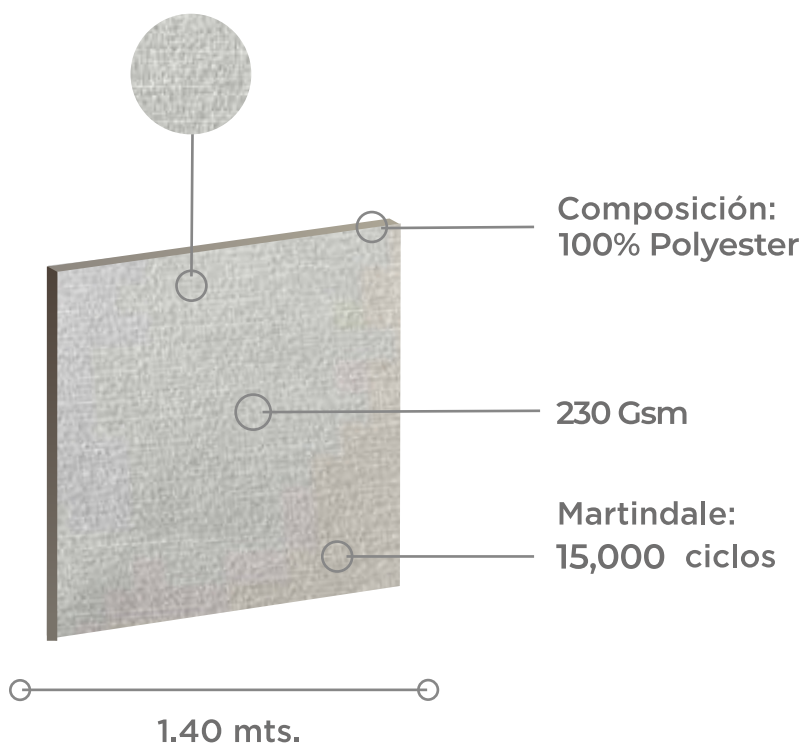

## TELA Airea

+ colores

Silver

Ivory

Metal

Coffe

Stone

Black